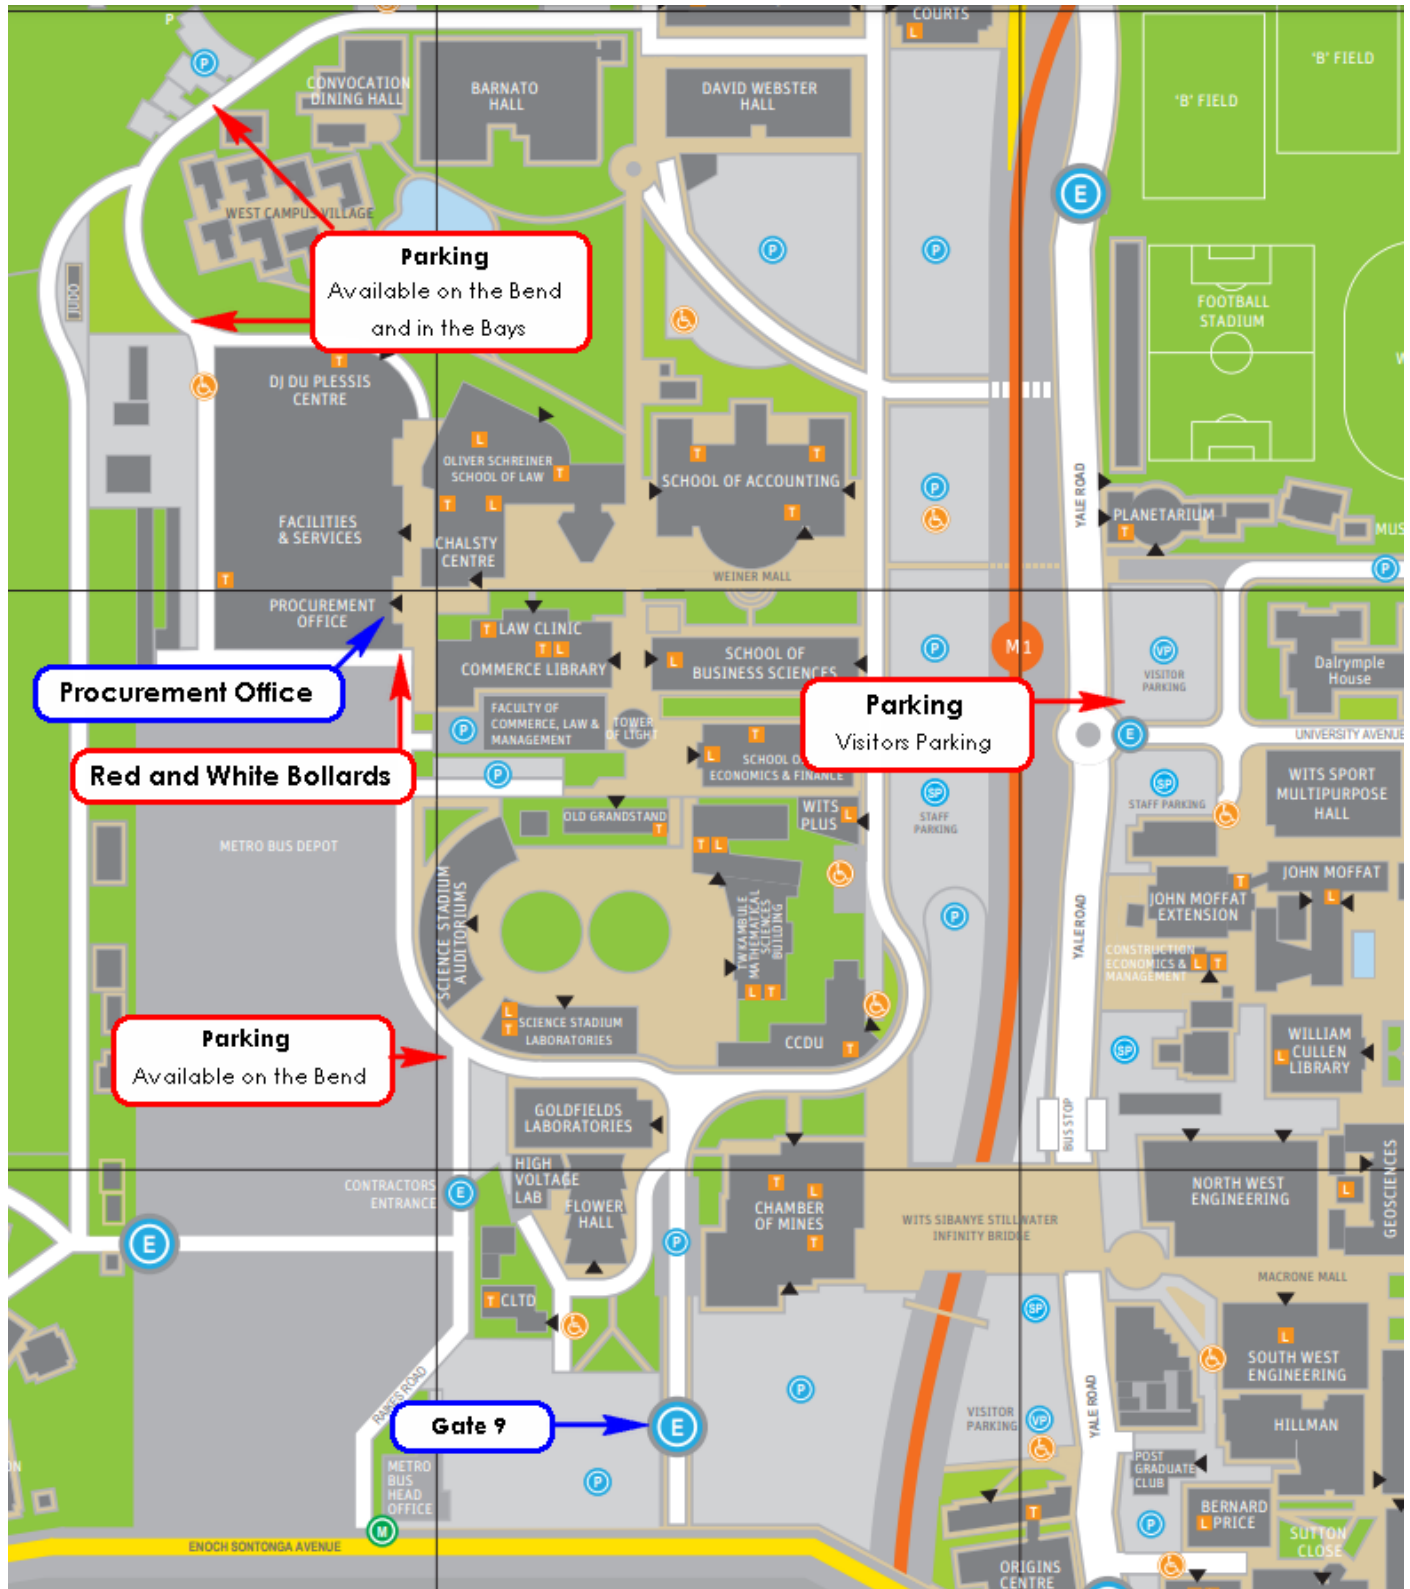

Directions to [Procurement](#), Wits University

Facilities and Services Building, West Campus, Braamfontein

[GPS Coordinates - 26° 11' 20.3 S - 28° 01' 27.4 E](#)